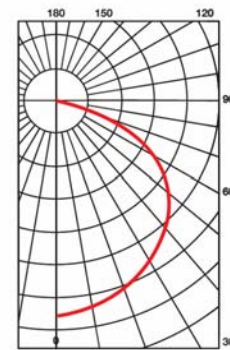

Illuminance Distribution Ratio					
0 ft						
3 ft	0.117	0.187	0.303	0.511	0.862	1.000
6 ft	0.098	0.128	0.168	0.215	0.244	0.250
9 ft	0.068	0.082	0.096	0.106	0.108	0.111
12 ft	0.048	0.054	0.059	0.061	0.061	0.063
15 ft	0.034	0.037	0.039	0.039	0.039	0.040
	15 ft	12 ft	9 ft	6 ft	3 ft	CL

6K Illuminance at Beam Centerline

Model	CCT	P/N	Total Lumen	Throw Distance (feet)				
				3	6	9	12	15
6K-8	4500°K	6942XX	3000	271.4	67.8	30.2	17.0	10.9
6K-16	4500°K	6946XX	6000	280.9	70.2	31.2	17.6	11.2

Unit in lux
1 lux = 0.0929 footcandle (fc)

Product Code	CCT/Color	Engine	Voltage	Paint Color	
White Light					
6	91 Warm (2700°K)	2 8 engine	0 120V	0 White	
	93 Neutral (3500°K)	6 16 engine	1 110V	1 Black	
	94 Cool (4500°K)			2 220V	2 Silver
				3 100V	3 Clear Anodize
				4 240V	4 Black Anodize
		5 277V			
Standard Color					
6	16 Red (620nm)	2 8 engine	0 120V	0 White	
	17 Amber (589nm)	6 16 engine	1 110V	1 Black	
	18 Green (535nm)		2 220V	2 Silver	
	19 Blue (465nm)			3 100V	3 Clear Anodize
				4 240V	4 Black Anodize
		5 277V			
Custom Color					
6	20 415nm	2 8 engine	0 120V	0 White	
	23 Vita Yellow	6 16 engine	1 110V	1 Black	
	24 2050°K		2 220V	2 Silver	
	28 Margaritas Pink		3 100V	3 Clear Anodize	
	30 Restaurant Pink		4 240V	4 Black Anodize	
	31 Pink Magenta		5 277V		
	34 Deep Purple				
	36 Congo Blue				
	37 Happy Blue				
	38 True Blue				
	39 Green Blue				
Examples					
	691240 6K Area Light	Warm White	8 engine 240V	White	
	694603 6K Area Light	Cool White	16 engine 120V	Clear Anodize	
	697222 6K Area Light	Amber	8 engine 220V	Silver