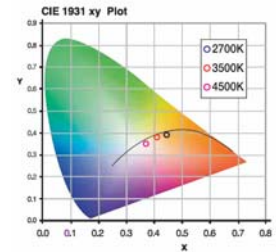

6K Illuminance at Beam Centerline

Model	CCT	P/N	Total Lumen	Throw Distance (feet)				
				3	6	9	12	15
6K-8	4500°K	6942XX	3000	271.4	67.8	30.2	17.0	10.9
6K-16	4500°K	6946XX	6000	280.9	70.2	31.2	17.6	11.2