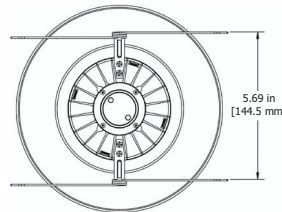

Screw Base E26 / E27

GU-24 Base

Direct Wire

Curved Trim

Flat Trim

**Aluminum Surface with Trim Color:**

**Line Voltage**

120V, 220V, 277V line current

**DL5/DL6**

160 degree beam

Medium screw base: E26, E27 / GU-24 Pin base\*

\*California Title 24 requirement

**DLX**

160 degree beam

Direct Wire

**50,000 hour rated life**