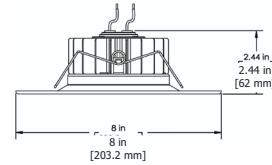

Screw Base E26 / E27

GU-24 Base

Direct Wire

Curved Trim

Flat Trim

**Aluminum Surface with Trim Color:**

**Line Voltage**

120V, 220V, 277V line current

**DL5/DL6**

160 degree beam

Medium screw base: E26, E27 / GU-24 Pin base\*

\*California Title 24 requirement

**DLX**

160 degree beam

Direct Wire

**50,000 hour rated life**