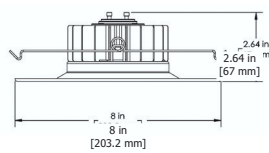

Screw Base E26 / E27

GU-24 Base

Direct Wire

Curved Trim

Flat Trim

**Aluminum Surface with Trim Color:**

**Line Voltage**

120V, 220V, 277V line current

**DL5/DL6**

160 degree beam

Medium screw base: E26, E27 / GU-24 Pin base\*

\*California Title 24 requirement

**DLX**

160 degree beam

Direct Wire

**50,000 hour rated life**