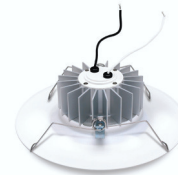

Screw Base E26 / E27

GU-24 Base

Direct Wire

Curved Trim

Flat Trim

**Aluminum Surface with Trim Color:**

**Line Voltage**

120V, 220V, 277V line current

**DL5/DL6**

160 degree beam

Medium screw base: E26, E27 / GU-24 Pin base\*

\*California Title 24 requirement

**DLX**

160 degree beam

Direct Wire

**50,000 hour rated life**

**Down Light LED**

14 Watt typical

**Light Output**

700 Lumen (useful)

**Indoor**  
dry locations

**White (3) Color Temperatures:**

Warm White (2700K)

Neutral White (3500K)

Cool White (4500K)

**3-Year Warranty**

**Housing:**

Fits in 5" or 6" recessed IC or non-IC housings

**Fixtures:**

Residential and Commercial Recessed Fixtures

**Weight:**

1 lb