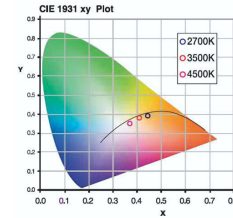

DL Down Light Photometrics

0 ft	Illuminance Distribution Ratio					
3 ft	0.379	0.385	0.408	0.483	0.711	1.000
6 ft	0.109	0.121	0.142	0.178	0.225	0.250
9 ft	0.059	0.068	0.079	0.093	0.105	0.111
12 ft	0.039	0.044	0.050	0.056	0.061	0.063
15 ft	0.028	0.031	0.035	0.037	0.039	0.040
	15 ft	12 ft	9 ft	6 ft	3 ft	CL

DL Illuminance at Beam Centerline

White	CCT	P/N	Total Lumen	Throw Distance (feet)				
				3	6	9	12	15
Warm	2700°K	591XXX	650	263.0	65.7	29.2	16.4	10.5
Neutral	3500°K	593XXX	675	271.4	67.8	30.2	17.0	10.9
Cool	4500°K	594XXX	700	280.9	70.2	31.2	17.6	11.2

Unit in lux
1 lux = 0.0929 footcandle (fc)

DL Product Code

Product	CCT / Color	Can Size	Voltage	Trim Type	Trim Color	Reflector
White Light						
5	91 Warm (2700°K)	0 No Can Lead Wire	2 220V	0 Wide Curved	WF White Paint (Flat)	N None
	93 Neutral (3500°K)	2 5" Can Lead Wire	4 120V	1 Wide Flat	BF Black Paint (Flat)	C Clear
	94 Cool (4500°)	3 6" Can Lead Wire	7 277V	2 Tapered Cone	WG White Paint (Gloss)	G Gold
		4 4" Can E26/27		3 Tapered Baffle	BG Black Paint (Gloss)	H Haze
		5 5" Can E26/27			CA Clear Anodized	P Pewter
		6 6" Can E26/27			BA Black Anodized	
		7 4" Can GU24			SC Satin Chrome	
		8 5" Can GU24			AB Aged Bronze	
		9 6" Can GU24				
Standard Color						
5	16 Red (620nm)	0 No Can Lead Wire	2 220V	0 Wide Curved	WF White Paint (Flat)	N None
	17 Amber (589nm)	2 5" Can Lead Wire	4 120V	1 Wide Flat	BF Black Paint (Flat)	C Clear
	18 Green (535nm)	3 6" Can Lead Wire	7 277V	2 Tapered Cone	WG White Paint (Gloss)	G Gold
	19 Blue (465nm)	4 4" Can E26/27		3 Tapered Baffle	BG Black Paint (Gloss)	H Haze
		5 5" Can E26/27			CA Clear Anodized	P Pewter
		6 6" Can E26/27			BA Black Anodized	
		7 4" Can GU24			SC Satin Chrome	
		8 5" Can GU24			AB Aged Bronze	
		9 6" Can GU24				
Custom Color						
5	20 415nm	0 No Can Lead Wire	2 220V	0 Wide Curved	WF White Paint (Flat)	N None
	23 Vita Yellow	2 5" Can Lead Wire	4 120V	1 Wide Flat	BF Black Paint (Flat)	C Clear
	24 2050°K	3 6" Can Lead Wire	7 277V	2 Tapered Cone	WG White Paint (Gloss)	G Gold
	28 Margaritas Pink	4 4" Can E26/27		3 Tapered Baffle	BG Black Paint (Gloss)	H Haze
		30 Restaurant Pink	5 5" Can E26/27		CA Clear Anodized	P Pewter
		31 Pink Magenta	6 6" Can E26/27		BA Black Anodized	
		34 Deep Purple	7 4" Can GU24		SC Satin Chrome	
		36 Congo Blue	8 5" Can GU24		AB Aged Bronze	
		37 Happy Blue	9 6" Can GU24			

Examples

591641-WF-N	DL Down Light	Warm White	6" Can	120V	Wide Flat	White Paint (Flat)	No reflector
593522-BG-G	DL Down Light	Neutral White	5" Can	220V	Tapered Cone	Black Paint (Gloss)	Gold Reflector