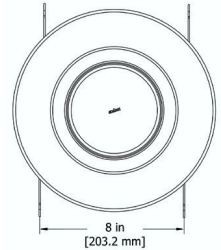

Screw Base E26 / E27

GU-24 Base

Direct Wire

Curved Trim

Flat Trim

**Aluminum Surface with Trim Color:**

**Line Voltage**

120V, 220V, 277V line current

**DL5/DL6**

160 degree beam

Medium screw base: E26, E27 / GU-24 Pin base\*

\*California Title 24 requirement

**DLX**

160 degree beam

Direct Wire

**50,000 hour rated life**

**Down Light LED**

14 Watt typical

**Light Output**

700 Lumen (useful)

**Indoor**  
dry locations

**White (3) Color Temperatures:**

Warm White (2700K)

Neutral White (3500K)

Cool White (4500K)

**3-Year Warranty**

**Housing:**

Fits in 5" or 6" recessed IC or non-IC housings

**Fixtures:**

Residential and Commercial Recessed Fixtures

**Weight:**

1 lb