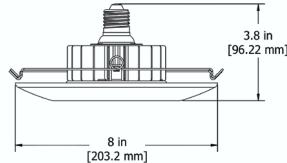

Screw Base E26 / E27

GU-24 Base

Direct Wire

Curved Trim

Flat Trim

**Aluminum Surface with Trim Color:**

**Line Voltage**

120V, 220V, 277V line current

**DL5/DL6**

160 degree beam

Medium screw base: E26, E27 / GU-24 Pin base\*

\*California Title 24 requirement

**DLX**

160 degree beam

Direct Wire

**50,000 hour rated life**