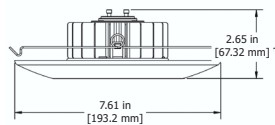

Screw Base E26 / E27

GU-24 Base

Direct Wire

Curved Trim

Flat Trim

**Aluminum Surface with Trim Color:**

**Line Voltage**

120V, 220V, 277V line current

**DL5/DL6**

160 degree beam

Medium screw base: E26, E27 / GU-24 Pin base\*

\*California Title 24 requirement

**DLX**

160 degree beam

Direct Wire

**50,000 hour rated life**