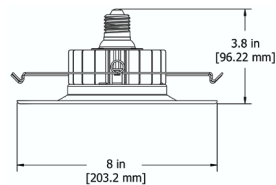

Screw Base E26 / E27

GU-24 Base

Direct Wire

Curved Trim

Flat Trim

**Aluminum Surface with Trim Color:**

**Line Voltage**

120V, 220V, 277V line current

**DL5/DL6**

160 degree beam

Medium screw base: E26, E27 / GU-24 Pin base\*

\*California Title 24 requirement

**DLX**

160 degree beam

Direct Wire

**50,000 hour rated life**