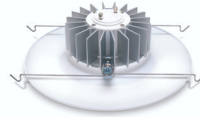

Screw Base E26 / E27

GU-24 Base

Direct Wire

Curved Trim

Flat Trim

**Aluminum Surface with Trim Color:**

**Line Voltage**

120V, 220V, 277V line current

**DL5/DL6**

160 degree beam

Medium screw base: E26, E27 / GU-24 Pin base\*

\*California Title 24 requirement

**DLX**

160 degree beam

Direct Wire

**50,000 hour rated life**