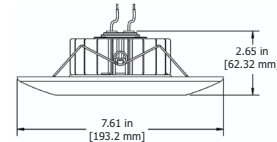

Screw Base E26 / E27

GU-24 Base

Direct Wire

Curved Trim

Flat Trim

**Aluminum Surface with Trim Color:**

**Line Voltage**

120V, 220V, 277V line current

**DL5/DL6**

160 degree beam

Medium screw base: E26, E27 / GU-24 Pin base\*

\*California Title 24 requirement

**DLX**

160 degree beam

Direct Wire

**50,000 hour rated life**