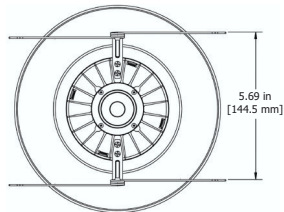

Screw Base E26 / E27

GU-24 Base

Direct Wire

Curved Trim

Flat Trim

**Aluminum Surface with Trim Color:**

**Line Voltage**

120V, 220V, 277V line current

**DL5/DL6**

160 degree beam

Medium screw base: E26, E27 / GU-24 Pin base\*

\*California Title 24 requirement

**DLX**

160 degree beam

Direct Wire

**50,000 hour rated life**