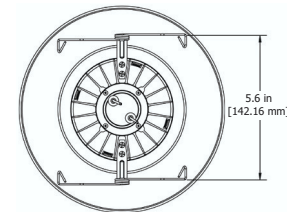

Screw Base E26 / E27

GU-24 Base

Direct Wire

Curved Trim

Flat Trim

**Aluminum Surface with Trim Color:**

**Line Voltage**

120V, 220V, 277V line current

**DL5/DL6**

160 degree beam

Medium screw base: E26, E27 / GU-24 Pin base\*

\*California Title 24 requirement

**DLX**

160 degree beam

Direct Wire

**50,000 hour rated life**